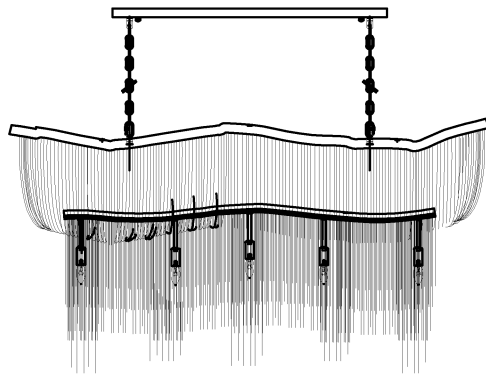

Trade Mark:
CRYSTAL WORLD INC

Product Name: Pendant lamp

Model :5654P55C - RC

120Vac, 60Hz,AC ONLY

Lamp Size:L55"*W18"*H28"~H146"

Intertek
4006677

PENDANT LAMP ASSEMBLY INSTRUCTIONS

1.Please fix (C) with (D).

2.Please fix (A) with (B).

3.Install bulbs (NOT INCLUDED).USE **120V E12**  **13*40W Max.**

1: 390MM - 912pcs

2.1:330MM - 130pcs

2.2:290MM - 130pcs

2.3:250MM - 130pcs

2.4:200MM - 130pcs

2.5:150MM - 130pcs

4.1:150MM - 48PCS

4.2:250MM - 48PCS

4.3:350MM - 48PCS

4.4:400MM - 48PCS

4.5:450MM - 48PCS

3.1:170MM - 30PCS

3.2:270MM - 30PCS

3.3:350MM - 30PCS

3.4:400MM - 30PCS