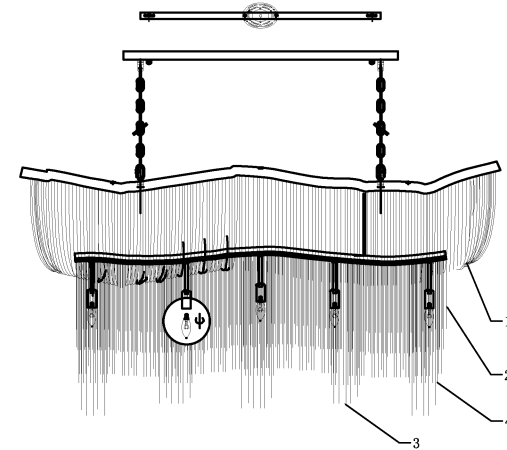

Trade Mark:
CRYSTAL WORLD INC

Product Name: Pendant lamp

Model :5654P55C - RC

120Vac, 60Hz,AC ONLY

Lamp Size:L55"*W18"*H28"~H146"

Intertek
4006677

PENDANT LAMP ASSEMBLY INSTRUCTIONS

1.Please fix (C) with (D).

2.Please fix (A) with (B).

3.Install bulbs (NOT INCLUDED).USE **120V E12**  **13*40W Max.**

1: 390MM - 912pcs

2.1:330MM - 130pcs

2.2:290MM - 130pcs

2.3:250MM - 130pcs

2.4:200MM - 130pcs

2.5:150MM - 130pcs

4.1:150MM - 48PCS

4.2:250MM - 48PCS

4.3:350MM - 48PCS

4.4:400MM - 48PCS

4.5:450MM - 48PCS

3.1:170MM - 30PCS

3.2:270MM - 30PCS

3.3:350MM - 30PCS

3.4:400MM - 30PCS